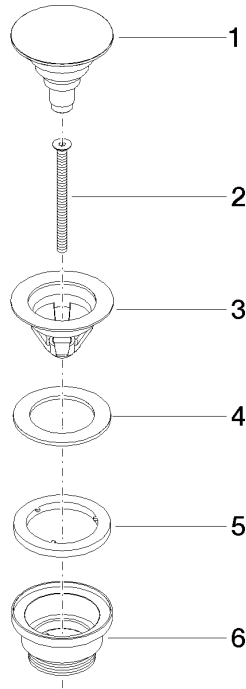

Basin Waste with push fastening 1 1/4" - Brushed Dark Platinum

IMO

10 125 970

Fits: IMO, LULU, MADISON, MEM, TARA,
CL.1, LISSÉ, VAIA, META, CYO

	Brushed Dark Platinum	10 125 970-99
	Chrome	10 125 970-00
	Brushed Platinum	10 125 970-06
	Platinum	10 125 970-08
	Durabass (23kt Gold)	10 125 970-09
	Dark Chrome	10 125 970-19
	Light Gold	10 125 970-26
	Brushed Light Gold	10 125 970-27
	Brushed Durabass (23kt Gold)	10 125 970-28
	Matte Black	10 125 970-33
	Platinum / Brushed Platinum	10 125 970-36
	Durabass / Brushed Durabass (23kt Gold)	10 125 970-38
	Brushed Bronze	10 125 970-42
	Brushed Champagne (22kt Gold)	10 125 970-46
	Champagne (22kt Gold)	10 125 970-47
	Brushed Chrome	10 125 970-93

Basin Waste with push fastening 1 1/4" - Brushed Dark Platinum

IMO

10 125 970

Only suitable for basins with an overflow.

10 125 970

mm [inches]

10 125 970

Parts for other finishes can be found here: [Chrome](#)

Spare parts list

No.	Item Number	Name	Quantity used	Delivery time
1	04 31 20 096 00-99	plug	1	30
2	09 30 30 179 90	screw	1	2
3	09 11 01 038-99	cup	1	30
4	09 14 05 061 90	seal	1	2
5	09 14 03 153 90	seal	1	2
6	09 11 10 156-99	connection	1	30